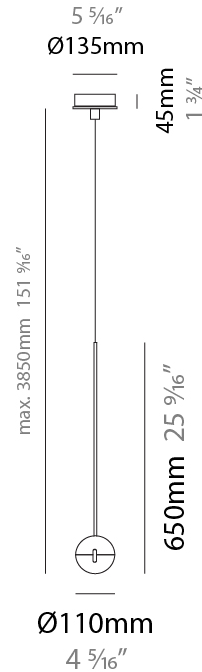

CONVIVIO SUSPENSION

D31012-

base number   Finish
Options

1. To build a product code in our configurator select the specify button on the base model # product page
2. To build a manual product code on this datasheet choose from the options listed below in blue font and add the suffix to the base model #

GENERAL

Series: Convivio
Brand: Cini & Nils
Division: Design
Mounting Type: Suspension
Mounting Location: Ceiling
Subcategory: Pendant

PHYSICAL

Shape: Round
Diameter (mm): 110
Diameter (in): 4 5/16
Height (mm): 650
Height (in): 25 9/16
Max. Overall Height (mm): 3850
Max. Overall Height (in): 151 9/16
Light Distribution: Direct
Diffuser: Transparent glass
[Fixture Finish: CHR / MBK / SNI](#)
Fixture Material: Aluminum / Brass / Steel

ELECTRICAL

Lamp Type: LED
Input Wattage (W): 16
Total Output Wattage (W): 13
Dimming: Non-Dimmable
Driver Included: Yes
Driver Location: Integrated
Driver Type: Constant Current - 120Vac
Driver Class: Class 2
Input Voltage (V): 120 - 277
Constant Current (MA): 350
Upon Request: Integral: 0-10Vdc dimming / Phase dimming 120Vac only / Non-dimming 120/277Vac

LED

Number of LEDs: 1
Color Temperature (°K): 2800
Max. Delivered Lumen (lm): 1170
Nominal Lumen (lm): 1300
CRI: >90 CRI
Lamp Life (hrs): 50000

OPTICAL

RATINGS AND CERTIFICATIONS

Certified By: Certified for North American Standards
IP rating: IP20

PROJECT	_____
TYPE	_____
SPECIFIER	_____
QUANTITY	_____
DATE	_____